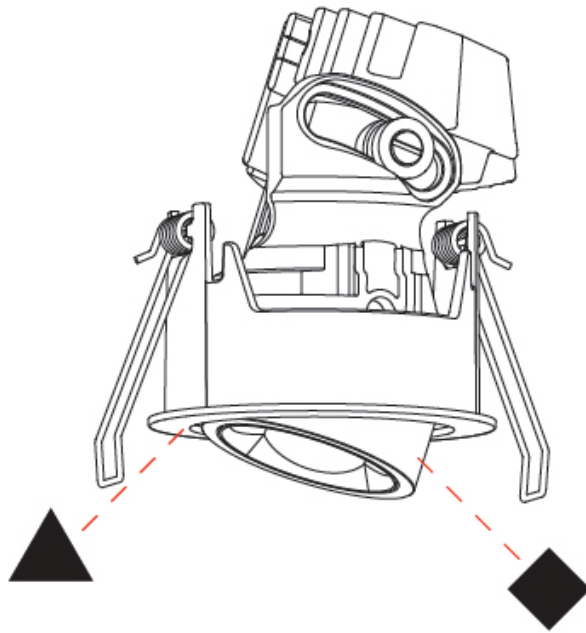

OIKO PRO ROUND ADJUSTABLE RECESSED

A35844-

PROJECT _____

TYPE _____

SPECIFIER _____

QUANTITY _____

DATE _____

A