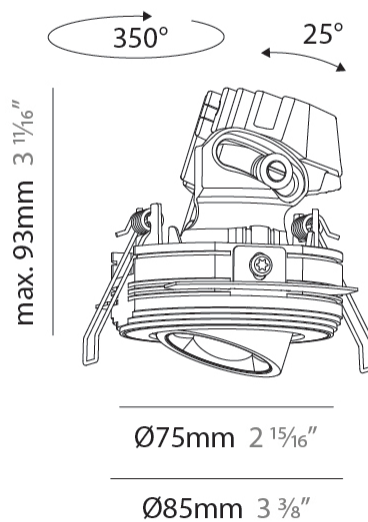

PHYSICAL

Aperture Sizes - Downlights: 1"
Shape: Round
Diameter (mm): 75
Diameter (in): 2 ¹⁵/₁₆
Height (mm): 93
Height (in): 3 ¹¹/₁₆
Ceiling Thickness (mm): 10 / 12.5 / 15 / 25
Ceiling Thickness (in): 3/8 or 1/2 or 9/16 or 1
Min. Recessing Depth (mm): 105
Min. Recessing Depth (in): 4 ¹/₈
Diffuser: Lens Pack - Spread Lens / Linear Spread Lens / Honeycomb Louver
Fixture Finish: SSR / BKV / CWI / CRY / HAB / UFT / ITA / RUA / FTG / MYG / LOD / PUS / FRO / FUP / KIA / POP / BLS / SPG / MEY / GOH / CHC / COM / ABZ / JAG / OBR / MOS / ROR
Fixture Material: Aluminum Die Cast
Cut-out Measurements: D. 86mm / 3 3/8"

ELECTRICAL

Lamp Type: LED (Zhaga Standard)
Input Wattage (W): 16
Total Output Wattage (W): 14.6
Dimming: Tri-Mode (Non-Dimming and Phase Dimming (120Vac only) and 0-10V Dimming)
Driver Included: No
Driver Location: Recessed Housing
Driver Type: Constant Current - Universal
Driver Class: Class 2
Input Voltage (V): 120 - 277
Constant Current (MA): 350

LED

Number of LEDs: 1
Color Temperature (°K): 2700 / 3000 / 3500 / 4000
Max. Delivered Lumen (lm): 1464 / 1556 / 1630 / 1645
Nominal Lumen (lm): 1566 / 1665 / 1743 / 1759
CRI: >90 CRI
Lamp Life (hrs): 50000

OPTICAL

Reflector°: 60
Adjustability: Rotational 350° / Tilt 25°

RATINGS AND CERTIFICATIONS

Certified By: Certified for North American Standards
IP rating: IP20