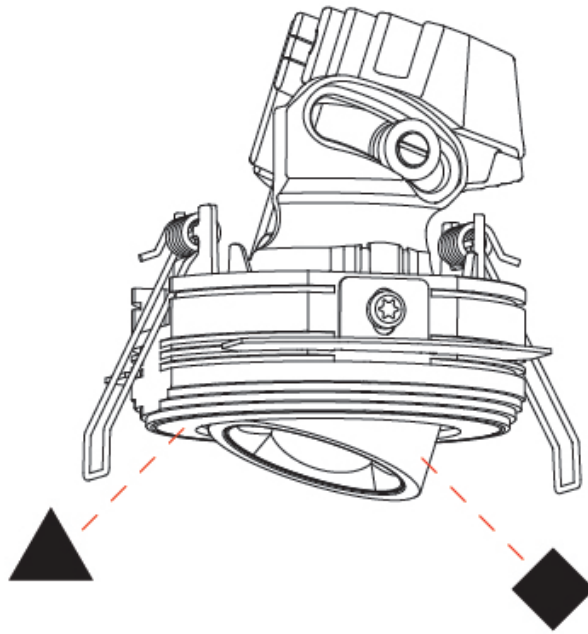

OPTICAL

Reflector°: 60
Adjustability: Rotational 350° / Tilt 25°

RATINGS AND CERTIFICATIONS

Certified By: Certified for North American Standards
IP rating: IP20

OIKO PRO ROUND ADJUSTABLE TRIMLESS

A35818-

PROJECT	_____
TYPE	_____
SPECIFIER	_____
QUANTITY	_____
DATE	_____